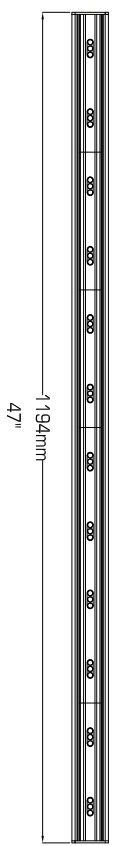

DESCRIPTION	ORDERING CODE
Illumiline Logic 36 RGB	22036001

DATE: 1/14/11	DWG# 22036001	REV# 0	PG# 1
ILLUMINARC			
Illumiline Logic 36 RGB			