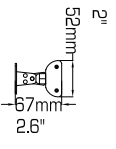

DESCRIPTION	ORDERING CODE
Illumiline Logic 36 RGB	22036001

DATE: 1/14/11	DWG# 22036001	REV# 0	PG# 1
ILLUMINARC			
Illumiline Logic 36 RGB			