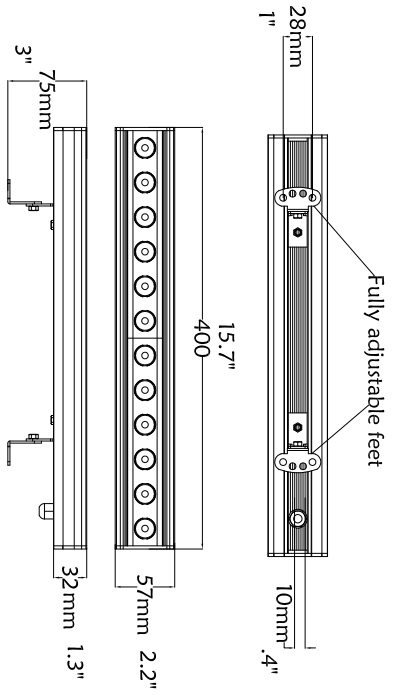

DESCRIPTION	ORDERING CODE
Illumiline Logic 12 Optic 25x6 RGB	22012002

DATE: 4/15/09	DWG# 22012000	REV# 0	PG# 1
ILLUMINARC			
Illumiline Logic 12 Optic RGB			