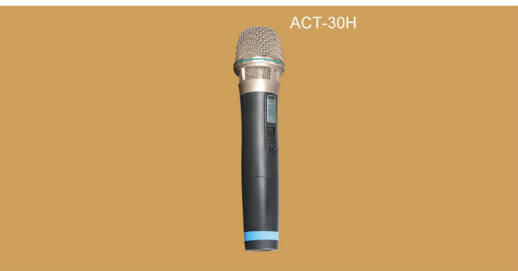

MA-101a Personal Portable Sound System

Ultra Portable - Ultra Lightweight and Ultra Easy to Use

Small yet Powerful Sound

Don't be misled by the compact size of this highly efficient portable PA. MA-101a is the most powerful, small system in the market today. It can be hand carried, shoulder strapped, on a flat surface or mounted on a microphone stand. Ideal for any small outdoor/indoor location where good quality speech announcements are a requirement.

Key Features

- 45-watt of powerful and clear sound quality.
- Built-in 16 auto-scanable frequencies with ACT sync feature.
- Longest and reliable transmission in its class.
- Lightweight contoured design - just 3.1kg (6.8lbs).
- 5" full-range speaker.
- AC and battery-operated.
- 8 hours continuous operation per charge from its built-in rechargeable battery.
- Input for connection to an iPod, MP3 and CD player. Output for external recordings.
- Built-in storage compartments for microphone and spare battery.
- Up to 2 microphones (wireless and wired) can be used simultaneously.
- Handles crowd of up to 200 people.