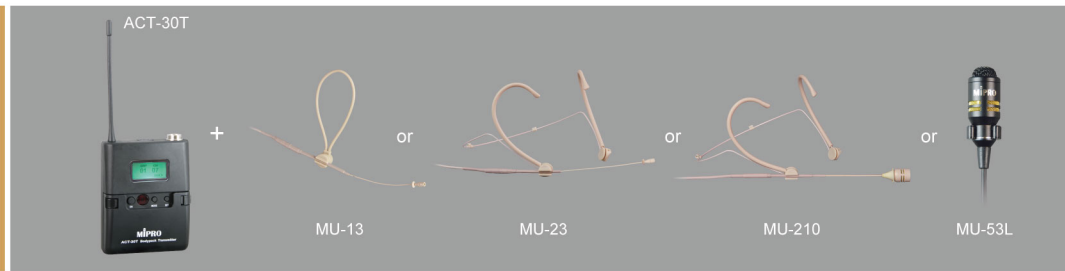

MA-101a Personal Portable Sound System

Ultra Portable - Ultra Lightweight and Ultra Easy to Use

Small yet Powerful Sound

Don't be misled by the compact size of this highly efficient portable PA. MA-101a is the most powerful, small system in the market today. It can be hand carried, shoulder strapped, on a flat surface or mounted on a microphone stand. Ideal for any small outdoor/indoor location where good quality speech announcements are a requirement.

Key Features

- 45-watt of powerful and clear sound quality.
- Built-in 16 auto-scanable frequencies with ACT sync feature.
- Longest and reliable transmission in its class.
- Lightweight contoured design - just 3.1kg (6.8lbs).
- 5" full-range speaker.
- AC and battery-operated.
- 8 hours continuous operation per charge from its built-in rechargeable battery.
- Input for connection to an iPod, MP3 and CD player. Output for external recordings.
- Built-in storage compartments for microphone and spare battery.
- Up to 2 microphones (wireless and wired) can be used simultaneously.
- Handles crowd of up to 200 people.