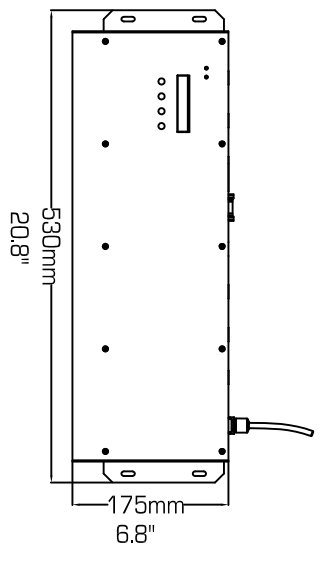

DESCRIPTION	ORDERING CODE
Logic 16X36	316X36001

DATE: 1/17/11	DWG# 316X36000	REV# 0	PG# 1
ILLUMINARC			
Logic 16X36			