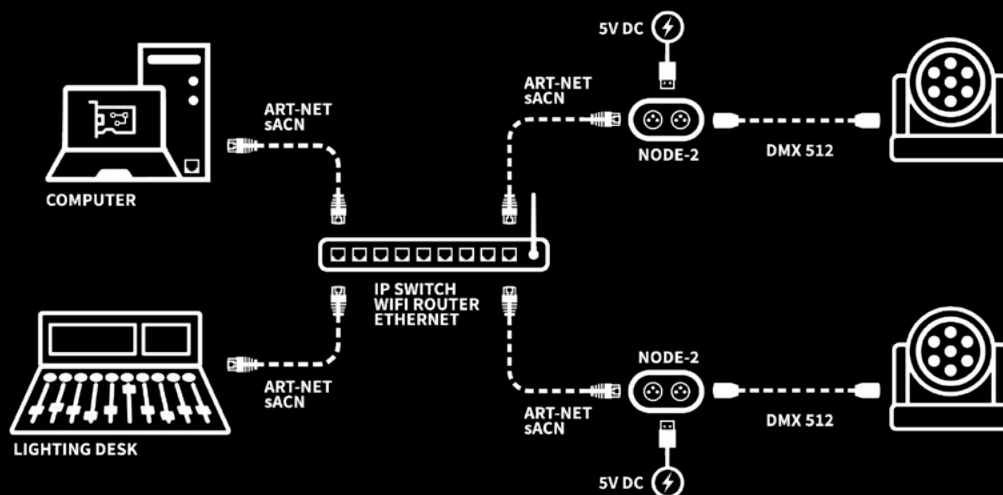

Mobile minimum configuration :

Android 5 / iOS 10 and +
1Ghz CPU, 1 Gb RAM, 60 Mb disk

Configuration minimale PC :

Windows, Mac OS, Linux (32 and 64 bits)
2Ghz CPU (2 cores), 8 Gb RAM
2Gb RAM graphic card (for 3D only)
600 Mb disk, 1920x1080 resolution
1 USB port (Device)
1 Ethernet Port (for Art-Net & sACN)

Software & App download :

Software package download : <https://chromateq.com/dmx-software-downloads/>

191 Allée de Lauzard
34980 St Gély du Fesc, FRANCE
Web: www.chromateq.com
Email: info@chromateq.com
Phone: +33 952210755
Wechat: Chromateq
WhatsApp: +8613422062209
QQ: 2908265661

www.chromateq.com - Support • Download