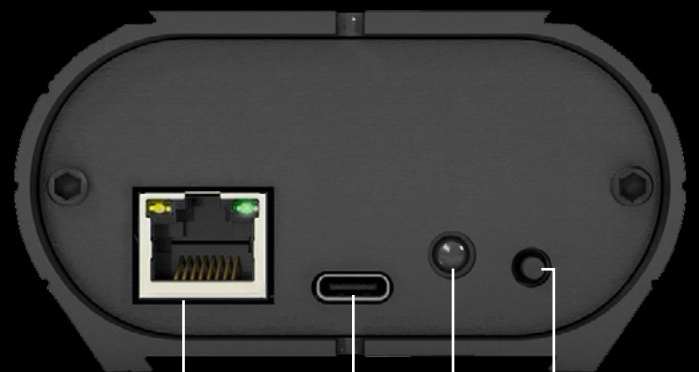

### LED INDICATOR CODES :

- G on + Y off..... No signals
- G fast blink + Y off .....USB signal
- G on + Y fast blink .....Ethernet signal
- G slow blink + Y off ..... Stand Alone DMX
- G on + Y slow blink x 1..... Node (ArtNet)
- G on + Y slow blink x 2.....Node (sACN)