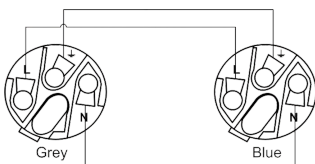

Components:

- CableType: H07RN-F3G2.5 - Power cable - H07RN-F 3G2.5 - 3 x 2.5 mm² - 13 AWG
- Connector: NAC3FCA - Lockable cable connector, power-in
- Connector: NAC3FCB - Lockable cable connector, power-out

Certification:

Properties:

Usage:

Wiring Diagrams:

Variants:

- PRP440/1.5 - 1.5 meter
- PRP440/3 - 3 meter
- PRP440/5 - 5 meter