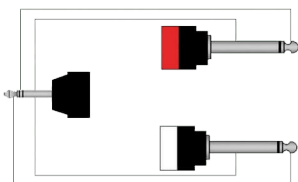

Wiring Diagrams:

Variants:

- CLA713/1.5 - 1,5 meter
- CLA713/3 - 3 meter