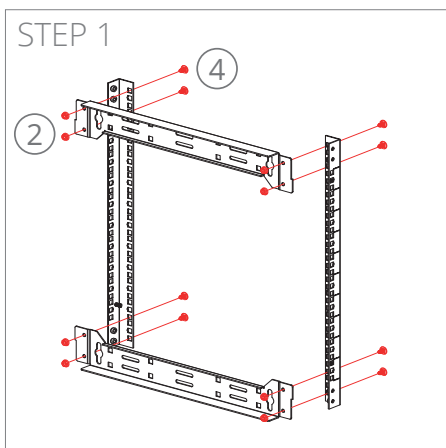

INSTALLATION MANUAL

OPR SERIES

ACCESSORIES

Floor standing : ①
Wall mounting : ⑧