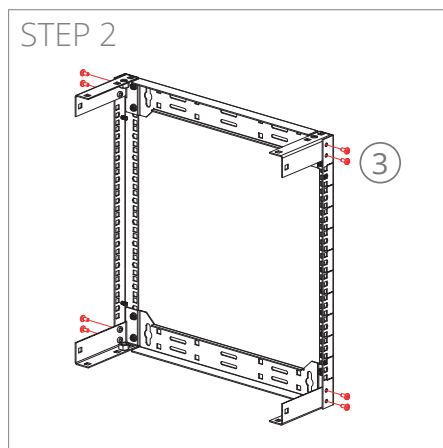

INSTALLATION MANUAL

OPR SERIES

ACCESSORIES

Floor standing : ①
Wall mounting : ⑧