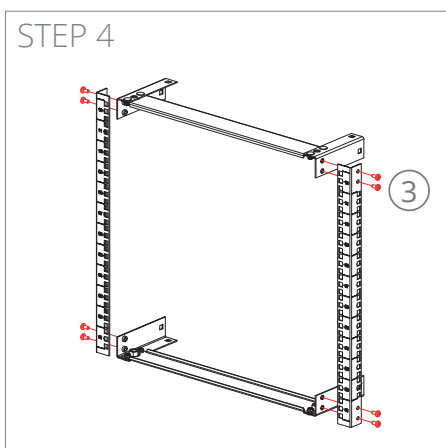

INSTALLATION MANUAL

OPR SERIES

ACCESSORIES

Floor standing : ①
Wall mounting : ⑧