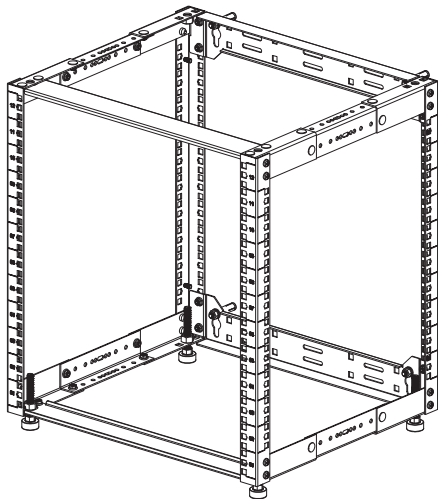

INSTALLATION MANUAL

OPR SERIES

ACCESSORIES

Floor standing : ①
Wall mounting : ⑧